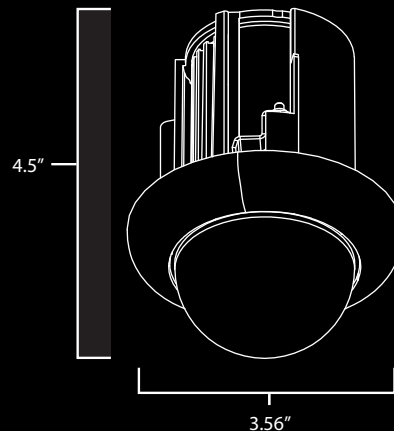

HD6012-RW

Night Vision HD Indoor Drop Ceiling
IP Low Profile Dome Camera

1080p High Definition for professional quality detail

With Power over Ethernet, both video and power travel along one cable

High-intensity infrared LEDs provide illumination in low-light situations

IP66 rated construction to withstand tough weather conditions for outdoor installation

SPECTRUM VISION™ True Wide Dynamic Range (WDR) provides superior image clarity in drastic lighting conditions*

Dual Streaming allows simultaneous H.264 and MJPEG transmission

HD6012-RW

Night Vision HD Indoor Drop Ceiling IP Low Profile Dome Camera

Camera Specifications

Model Number	HD6012-RW
Tamper/Vandal Resistant	Yes
Max Resolution	1080p (1920 x 1080)
Number of Video Streams	2 (High resolution stream for single camera view, low resolution stream for multiple camera view)
Frames Per Second	30 IPS @ 1080P
Compression	H.264 / MPEG 4 / MJPEG
Wide Dynamic Range	Spectrum Vision True WDR / HDR
Focal Length	4 mm Fixed
Field Of View	86°
Iris Control	F2 Fixed
Backlight Compensation	Yes
Auto Gain Control	Yes
Minimum Illumination	Color : 2.4 Lux @ F2.0, 30 IRE B/W : 0.5 Lux @ F2.0, 30 IRE
Day / Night	True Day / Night
Max IR Range*	Up to 50 feet (15m) from camera
Optimal IR Range*	Up to 30 feet (9m) from camera
Privacy Masking	Yes
MicroSD Backup Slot**	Yes, up to 64 GB
IP Rating	No - Indoor only
Heater	No
ONVIF Compliance	Profile S***
Operating Temperature	14°F (-10°C) ~ 122°F (50°C)
Cold Start Temperature	14°F (-10°C)
Audio	No
Paintable Cover	No
Dimensions	(W x H) 3.56" x 4.5" (90.5 mm x 114 mm)
Weight	.93 lbs (422 g)
Mounting Hardware Included	Yes