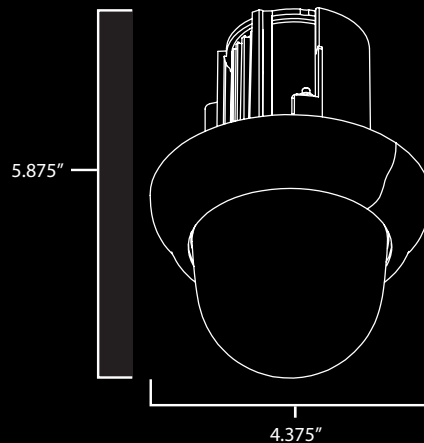

## C6022-APW

HD Pan Tilt Mini Dome Indoor Drop Ceiling  
IP Camera With Spectrum Vision™ WDR

5x zoom lens  
for maximum  
versatility

350° rotation and  
90° tilt to give you  
complete coverage

2MP 1080p High  
Definition Resolution for  
professional quality detail

With Power over  
Ethernet (POE+), both  
video and power travel  
along one cable

SPECTRUM VISION  
Wide Dynamic Range  
(WDR) provides superior  
image clarity in drastic  
lighting conditions

Dual Streaming allows  
simultaneous H.264 and  
MJPEG transmission

#### Camera Specifications

Model	C6022-APW
Resolution	1080p (2MP)
Image Sensor	Sony 1/2.8" CMOS
Wide Dynamic Range	Spectrum Vision True WDR
Focal Length	5 ~ 25 mm (5x zoom)
Field of View	49.2° ~ 105.2°
Iris Control	F3.5 ~ F3.7
Audio	No
Backlight Compensation	Yes
Auto Gain Control	Yes
Minimum Illumination @ 30IRE	Color : 2.8 Lux @ F3.5 B/W : 0.9 Lux @ F3.5
Day / Night	True Day / Night (IR Cut Filter)
IR LED	No
Auto White Balance Range	2000K ~ 11000K
Compression	H.264 / MJPEG
Input Voltage	PoE / 12vAC
Power Consumption	9W Max
IP Rating	No - Indoor only
Heater	No
Operating Temperature	14°F (-10°C) ~ 122°F (50°C)
Alarm Inputs	0
Relay Outputs	0
Tilt/rotation	Pan: 0°-350°; Tilt: 0°-90°
Image Stabilization	No
Privacy Mask	Yes
Dimensions	(H x W) 3.27" x 4.92" (83mm x 125mm)
Weight	.93 lb (422 g)