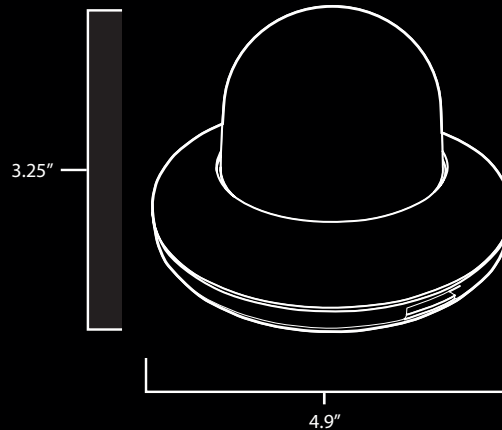

C7022-APW

HD Pan Tilt Mini Dome Indoor/Outdoor IP Camera With Spectrum Vision™ WDR

Camera Specifications

Model	C7022-APW
Resolution	1080p (2MP)
Image Sensor	Sony 1/2.8" CMOS
Wide Dynamic Range	Spectrum Vision True WDR
Focal Length	5 ~ 25 mm (5x zoom)
FOV	(49.2° ~ 105.2° FoV)
Iris Control	F3.5 ~ F3.7
Audio	No
Backlight Compensation	Yes
Auto Gain Control	Yes
Minimum Illumination @ 30IRE	Color : 2.8 Lux @ F3.5 B/W : 0.9 Lux @ F3.5
Day / Night	True Day / Night (IR Cut Filter)
IR LED	No
Auto White Balance Range	2000K ~ 11000K
Compression	H.264 / MJPEG
Input Voltage	PoE / 12vAC
Power Consumption	9W Max
IP Rating	IP66
Heater	No
Operating Temperature	14°F (-10°C) ~ 122°F (50°C)
Alarm Inputs	0
Relay Outputs	0
Tilt/rotation	Pan: 0°-350°; Tilt: 0°-90°
Image Stabilization	No
Privacy Mask	Yes
Dimensions	(H x W) 3.27" x 4.92" (83mm x 125mm)
Weight	1.1 lb (499 g)

1-855-2AVERTX
(1-855-228-3789)

www.avertx.com

35246AA

Copyright © 2014 AvertX. All rights reserved. Information contained in this document is subject to change without prior notice. AvertX does its best to provide accurate information, but cannot be held responsible for typos or mistakes.