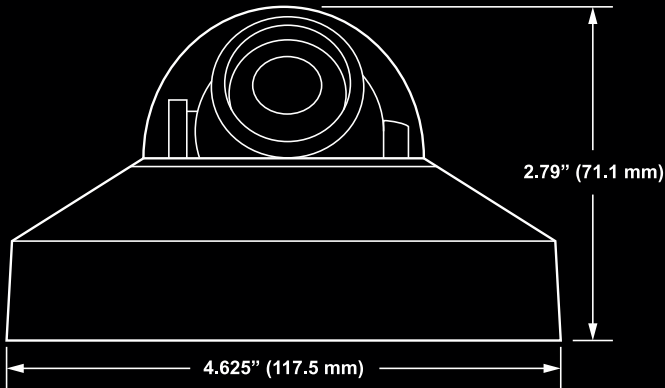

HD310

Spectrum Vision WDR™ Indoor/Outdoor HD IP Dome Camera with Night Vision

Up to 1080p HD
Resolution for professional
quality detail

With Power over Ethernet,
both video and power
travel along one cable

True Day / Night capability
for 24-hour surveillance

IP66 rated construction
to withstand tough
weather conditions for
outdoor installation

SPECTRUM VISION™
Wide Dynamic Range
(WDR) provides superior
image clarity in drastic
lighting conditions

Dual Streaming allows
simultaneous H.264 and
MJPEG transmission

HD310

Spectrum Vision WDR™ Indoor/Outdoor HD IP Dome Camera with Night Vision

Camera Specifications	
Model	HD310
Resolution	2MP (1080p)
Image Sensor	1 / 2.7" CMOS
Wide Dynamic Range	SPECTRUM VISION WDR
Focal Length	3.6 mm Fixed
FOV	78°
Iris Control	F1.8 Fixed
Backlight Compensation	Yes
Auto Gain Control	Yes
Minimum Illumination	0.003 (B/W), 0.03 Lux (Color) @30IRE; 0.0 Lux (IR LED)
Day / Night	True Day / Night w/IR LEDs
IR LEDs	6 LEDs
IR Range	5m
Auto White Balance Range	2700K ~ 7800K
Compression	H.264 / MJPEG
Input Voltage	PoE Only IEEE 802.3af Power over Ethernet 48vDC
Power Consumption	System: 6.2W / IR LED: 0.4W
IP Rating	IP66
Heater	No
Operating Temperature	-13° ~ 118°F (-25° ~ 48°C)
Dimensions	4.625" x 2.79" (117.5 mm x 71.1 mm)
Weight	0.7 lbs (317.5 g)