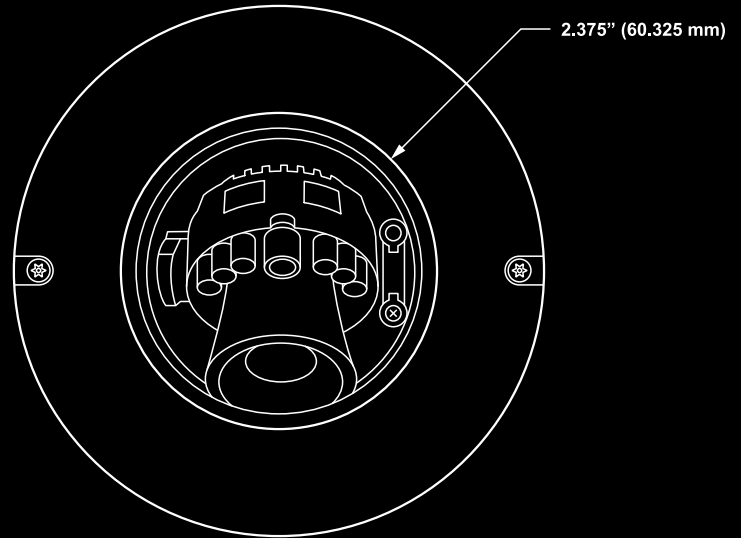

True Day / Night capability
for 24-hour surveillance

IP66 rated construction
to withstand tough
weather conditions for
outdoor installation

SPECTRUM VISION™
Wide Dynamic Range
(WDR) provides superior
image clarity in drastic
lighting conditions

Dual Streaming allows
simultaneous H.264 and
MJPEG transmission

HD310

Spectrum Vision WDR™ Indoor/Outdoor HD IP Dome Camera with Night Vision

Camera Specifications	
Model	HD310
Resolution	2MP (1080p)
Image Sensor	1 / 2.7" CMOS
Wide Dynamic Range	SPECTRUM VISION WDR
Focal Length	3.6 mm Fixed
FOV	78°
Iris Control	F1.8 Fixed
Backlight Compensation	Yes
Auto Gain Control	Yes
Minimum Illumination	0.003 (B/W), 0.03 Lux (Color) @30IRE; 0.0 Lux (IR LED)
Day / Night	True Day / Night w/IR LEDs
IR LEDs	6 LEDs
IR Range	5m
Auto White Balance Range	2700K ~ 7800K
Compression	H.264 / MJPEG
Input Voltage	PoE Only IEEE 802.3af Power over Ethernet 48vDC
Power Consumption	System: 6.2W / IR LED: 0.4W
IP Rating	IP66
Heater	No
Operating Temperature	-13° ~ 118°F (-25° ~ 48°C)
Dimensions	4.625" x 2.79" (117.5 mm x 71.1 mm)
Weight	0.7 lbs (317.5 g)