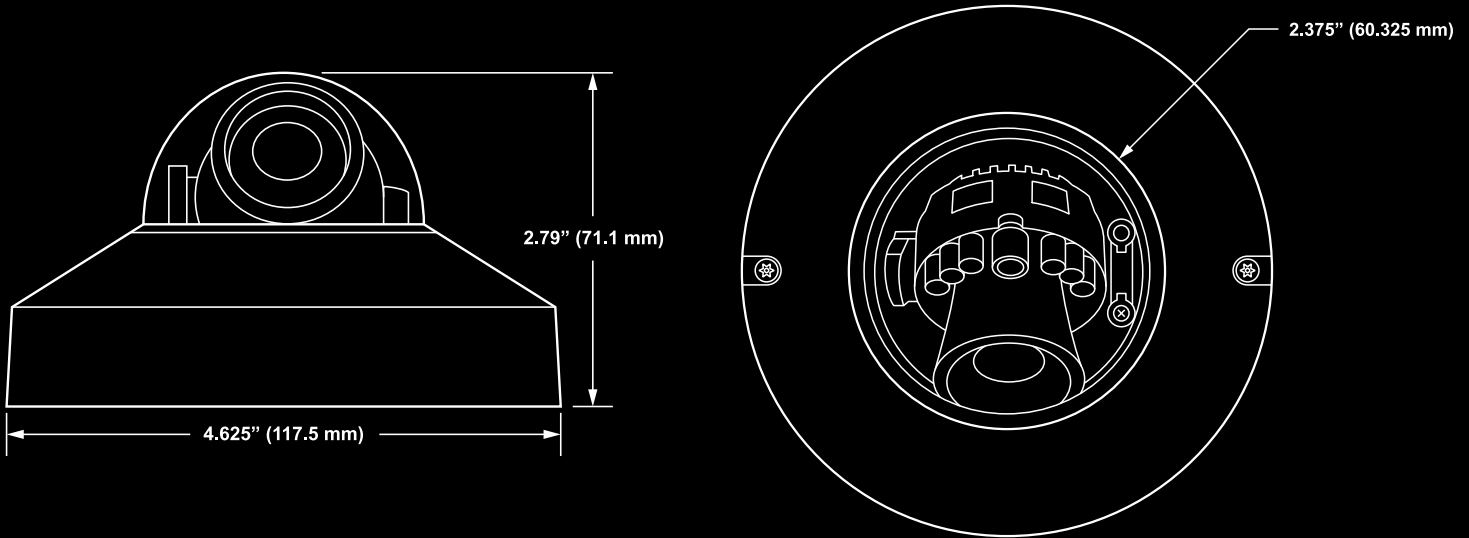

IP66 rated construction  
to withstand tough  
weather conditions for  
outdoor installation

Digital Wide Dynamic  
Range (D-WDR) provides  
superior image clarity in  
drastic lighting conditions

Dual Streaming allows  
simultaneous H.264 and  
MJPEG transmission

### Night Vision HD Indoor/Outdoor IP Camera

Camera Specifications	
Model	HD300
Resolution	3MP
Image Sensor	1 / 2.7" CMOS
Wide Dynamic Range	Digital WDR
Focal Length	3.6 mm Fixed
FOV	71.8°
Iris Control	F1.8 Fixed
Backlight Compensation	Yes
Auto Gain Control	Yes
Minimum Illumination	0.02 (B/W), 0.2 Lux (Color) @30IRE; 0.0 Lux (IR LED)
Day / Night	True Day / Night w/IR LEDs
IR LEDs	6 LEDs
IR Range	5m
Auto White Balance Range	2700K ~ 7800K
Compression	H.264 / MJPEG
Input Voltage	PoE Only IEEE 802.3af Power over Ethernet 48vDC
Power Consumption	System: 3.2W / IR LED: 0.9W
IP Rating	IP66
Heater	No
Operating Temperature	18°F ~ 118°F (-8°C ~ 48°C)
Dimensions	4.625" x 2.79" (117.5 mm x 71.1 mm)
Weight	0.7 lbs (317.5 g)