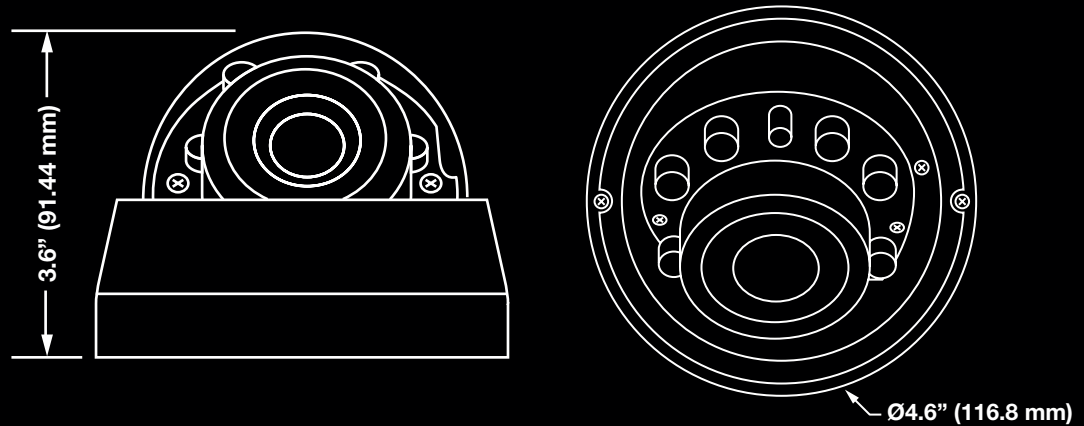

IP66 rated construction to withstand tough weather conditions for outdoor installation

SPECTRUM VISION™ Wide Dynamic Range (WDR) provides superior image clarity in drastic lighting conditions*

Dual Streaming allows simultaneous H.264 transmission

HD810

Night Vision HD Indoor/Outdoor IP Dome Camera

Camera Specifications	
Model	HD810
Resolution	4MP
Image Sensor	1 / 2.7" CMOS
Wide Dynamic Range	Spectrum Vision WDR
Focal Length	3 ~ 9 mm Autofocus
FOV	33 ° ~ 109°
Iris Control	Auto Iris
Backlight Compensation	Yes
Auto Gain Control	Yes
Minimum Illumination	0.1 Lux (Color) @30IRE; 0.0 Lux (IR LED)
Day / Night	True Day / Night with IR Cut Filter
IR LEDs	6 High Intensity IR LEDs
IR Range	Up to 120 feet (40 m)
Auto White Balance Range	2700K ~ 7800K
Compression	H.264
Input Voltage	PoE Only IEEE 802.3af Power over Ethernet 48vDC
Power Consumption	14W Max
IP Rating	IP66
Heater	No
Operating Temperature	-13° ~ 118°F (-25° ~ 48°C)
Dimensions	Ø 4.6" x 3.6" (Ø 117 x 9.5 mm)
Weight	0.8 lbs (370 g)