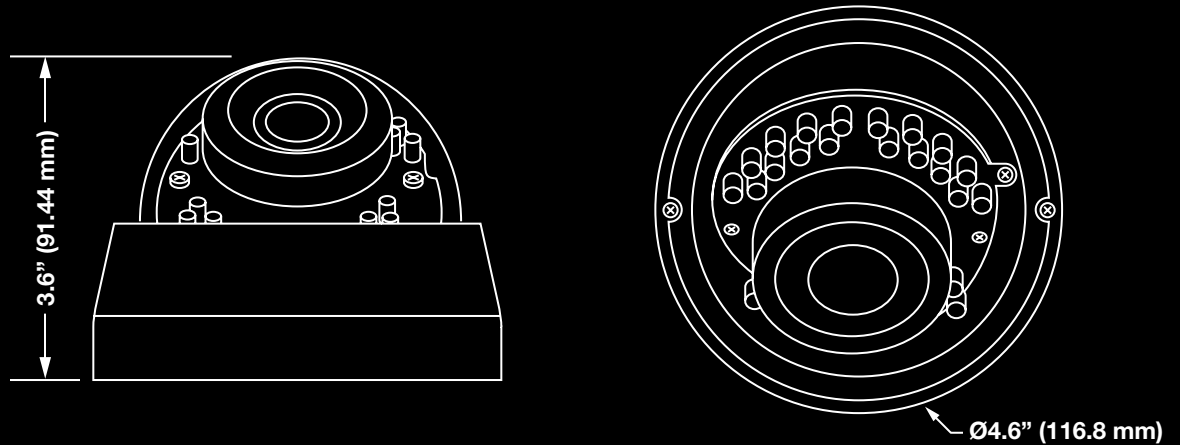

IP66 rated construction to withstand tough weather conditions for outdoor installation

Digital Wide Dynamic Range (D-WDR) provides superior image clarity in drastic lighting conditions

Dual Streaming allows simultaneous H.264 transmission

HD80IRM

Night Vision HD Indoor/Outdoor IP Dome Camera

Camera Specifications	
Model	HD80IRM
Resolution	3MP
Image Sensor	High Resolution Sony CMOS
Wide Dynamic Range	Digital Wide Dynamic Range
Focal Length	3 ~ 9 mm Autofocus
FOV	32° ~ 96.1°
Iris Control	Auto Iris
Backlight Compensation	Yes
Auto Gain Control	Yes
Minimum Illumination	0 Lux w/ IR LED
Day / Night	True Day / Night with IR Cut Filter
IR LEDs	24
IR Range	60 ft (20 m)
Auto White Balance Range	2700K ~ 8000K
Compression	H.264
Input Voltage	PoE Only IEEE 802.3af Power over Ethernet 48vDC
Power Consumption	9.3W
IP Rating	IP66
Heater	No
Operating Temperature	18° ~ 118°F (-8° ~ 48°C)
Dimensions	4.6" x 3.6" (116.84 x 91.44 mm)
Weight	0.6 lbs (280g)