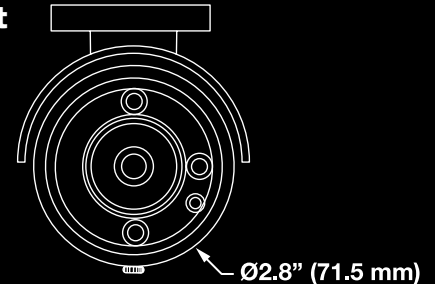

HD40D

Night Vision HD Indoor/Outdoor IP Bullet Camera

HD40D

Side

Front

Camera Specifications	
Model Number	HD40D
Tamper/Vandal Resistant	Yes
Resolution	4MP (2560x1440)
Compression	H.264 / MJPEG
Wide Dynamic Range	Digital WDR
Focal Length	2.8 mm Fixed
Field Of View	93°
Iris Control	F2.0 Fixed
Backlight Compensation	Yes
Auto Gain Control	Yes
Minimum Illumination	B/W Mode: 0.1 Lux Color Mode: 0.5 Lux
Day / Night	Digital Day / Night
Max IR Range*	Up to 100 feet (30m) from camera
Optimal IR Range*	Up to 60 feet (18m) from camera
IR Functions	Auto, Day, Night, Sensor, Smart, On, Off
Privacy Masking	Yes
MicroSD Backup Slot**	Up to 64GB capacity
IP Rating	IP66
IP66 Connector	Yes
ONVIF Compliance	Profile S***
Operating Temperature	-13° ~ 122°F (-25° ~ 50°C)
Cold Start Temperature	18°F (-8°C)
Audio	No
Paintable Cover	No
Dimensions	W 2.8" x H: 3.4" x L: 4.9" (71 x 86.5 x 124.5 mm)
Weight	0.7 lbs (330 g)
Mounting Hardware Included	Yes