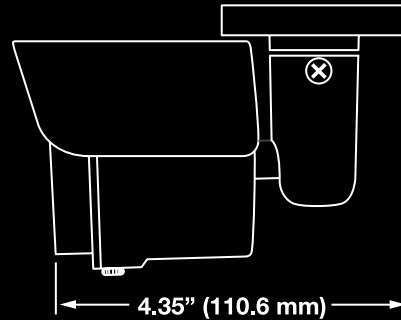

IP66 rated construction to withstand tough weather conditions for outdoor installation

Digital Wide Dynamic Range (D-WDR) provides superior image clarity in drastic lighting conditions

Dual Streaming allows simultaneous H.264 and MJPEG transmission

HD40D

Night Vision HD Indoor/Outdoor IP Bullet Camera

HD40D

Side

Front

Camera Specifications	
Model Number	HD40D
Tamper/Vandal Resistant	Yes
Resolution	4MP (2560x1440)
Compression	H.264 / MJPEG
Wide Dynamic Range	Digital WDR
Focal Length	2.8 mm Fixed
Field Of View	93°
Iris Control	F2.0 Fixed
Backlight Compensation	Yes
Auto Gain Control	Yes
Minimum Illumination	B/W Mode: 0.1 Lux Color Mode: 0.5 Lux
Day / Night	Digital Day / Night
Max IR Range*	Up to 100 feet (30m) from camera
Optimal IR Range*	Up to 60 feet (18m) from camera
IR Functions	Auto, Day, Night, Sensor, Smart, On, Off
Privacy Masking	Yes
MicroSD Backup Slot**	Up to 64GB capacity
IP Rating	IP66
IP66 Connector	Yes
ONVIF Compliance	Profile S***
Operating Temperature	-13° ~ 122°F (-25° ~ 50°C)
Cold Start Temperature	18°F (-8°C)
Audio	No
Paintable Cover	No
Dimensions	W 2.8" x H: 3.4" x L: 4.9" (71 x 86.5 x 124.5 mm)
Weight	0.7 lbs (330 g)
Mounting Hardware Included	Yes