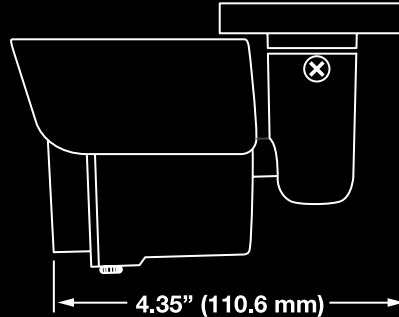

IP66 rated construction to withstand tough weather conditions for outdoor installation

Digital Wide Dynamic Range (D-WDR) provides superior image clarity in drastic lighting conditions

Dual Streaming allows simultaneous H.264 and MJPEG transmission

HD40IR

Night Vision HD Indoor/Outdoor IP Bullet Camera

HD40IR

Side

Front

Camera Specifications	
Model	HD40IR
Resolution	3MP
Image Sensor	High Resolution Sony CMOS
Wide Dynamic Range	Digital Wide Dynamic Range
Focal Length	3.6 mm Fixed
FOV	71.8°
Iris Control	F2.0 Fixed
Backlight Compensation	Yes
Auto Gain Control	Yes
Minimum Illumination	0.0 with IR LED
Day / Night	Digital Day / Night
IR LED	18
IR Range	50 feet (15 m)
Auto White Balance Range	2700K ~ 8000K
Compression	H.264
Input Voltage	PoE Only: IEEE 802.3af Power Over Ethernet 48vDC
Power Consumption	3.8 W (max)
IP Rating	IP66
Heater	No
Operating Temperature	18° ~ 118° F (-8° ~ 48° C)
Dimensions	W 2.8" x H: 3.4" x L: 4.9" (W 71.1 mm x H: 86.4 mm x L 124.5 mm)
Weight	0.7 lbs (330 g)