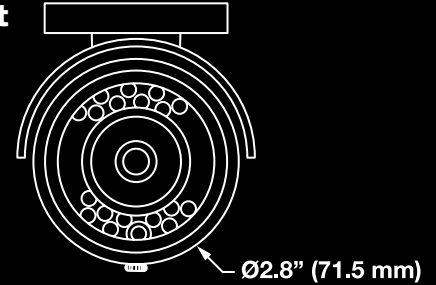

HD40IR

Night Vision HD Indoor/Outdoor IP Bullet Camera

HD40IR

Side

Front

Camera Specifications	
Model	HD40IR
Resolution	3MP
Image Sensor	High Resolution Sony CMOS
Wide Dynamic Range	Digital Wide Dynamic Range
Focal Length	3.6 mm Fixed
FOV	71.8°
Iris Control	F2.0 Fixed
Backlight Compensation	Yes
Auto Gain Control	Yes
Minimum Illumination	0.0 with IR LED
Day / Night	Digital Day / Night
IR LED	18
IR Range	50 feet (15 m)
Auto White Balance Range	2700K ~ 8000K
Compression	H.264
Input Voltage	PoE Only: IEEE 802.3af Power Over Ethernet 48vDC
Power Consumption	3.8 W (max)
IP Rating	IP66
Heater	No
Operating Temperature	18° ~ 118° F (-8° ~ 48° C)
Dimensions	W 2.8" x H: 3.4" x L: 4.9" (W 71.1 mm x H: 86.4 mm x L 124.5 mm)
Weight	0.7 lbs (330 g)