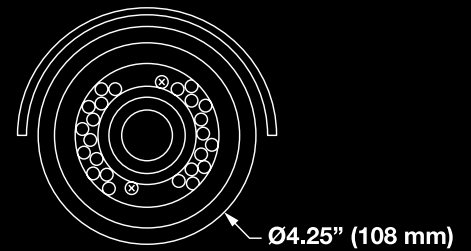

IP66 rated construction to withstand tough weather conditions for outdoor installation

Built in heater allows the camera to operate in extreme cold weather conditions down to -40° F

Dual Streaming allows simultaneous H.264 and MJPEG transmission

HD90IRH

Night Vision HD Indoor/Outdoor IP Bullet Camera

Side

Front

Camera Specifications	
Model	HD90IRH
Resolution	2MP (1080p)
Image Sensor	1/2.8" CMOS
Wide Dynamic Range	Digital Wide Dynamic Range
Focal Length	3.6 mm Fixed
FOV	71.8°
Iris Control	F 1.8
Backlight Compensation	Yes
Auto Gain Control	Yes
Minimum Illumination	0.2 lux (Color), 0.1 lux (B&W) @ 30IRE; 0.0 with (IR LED)
Day / Night	True Day / Night
IR LED	24
IR Range	80 feet (25 m)
Auto White Balance Range	2700 K ~ 8000 K
Compression	H.264 / MJPEG
Input Voltage	PoE+ Only: IEEE 802.3at Power Over Ethernet 48vDC
Power Consumption	21.6 W (max)
IP Rating	IP66
Heater	Yes
Operating Temperature	-40° ~ 118° F (-40° ~ 48° C)
Dimensions	W 4.25" x H: 4.5" x L: 6.5" (W 107.6 mm x H: 114.3 mm x L 161.1 mm)
Weight	1.98 lbs (0.9 kg)