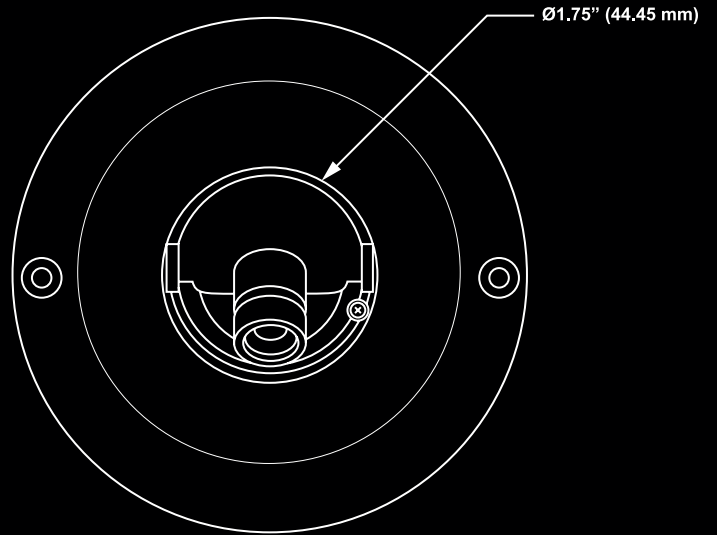

IP66 rated construction and integrated heater to withstand tough weather conditions for outdoor installation

Digital Wide Dynamic Range (D-WDR) provides superior image clarity in drastic lighting conditions

Dual Streaming allows simultaneous H.264 and MJPEG transmission

### High Definition Network Dome Camera

Camera Specifications	
Model	HD30
Image Sensor	1 / 2.7" CMOS
IP Rating	IP66
Wide Dynamic Range	Digital Wide Dynamic Range
Minimum Illumination	0.6 Lux @ 50IRE; 0.1 Lux @ 30IRE
Day / Night	Digital Day / Night
Resolution	1080p [1920 x 1080 / 2MP], 1280 x 1024 (1.3 MP), 720p {1280 x 720 / 1MP}, D1 {720 x 480}, CIF [352 x 240]
Service Monitor Jack	No
Focal Length	4mm Fixed
Iris Control	Auto
White Balance	Manual / AWB / ATW
Auto White Balance Range	2700K ~ 7800K
Backlight Compensation	No
Auto Gain Control	Auto
Operating Temperature	14° ~ 122° F (-10° ~ 50° C)
Heater	No
Power Consumption	3.5W
Rated Amperage	0.073A
Input Voltage	PoE Only
Weight	0.4 lbs (180g)
Dimensions	Ø 4.625" (117.5 mm) x H 1.75" (44.45 mm)