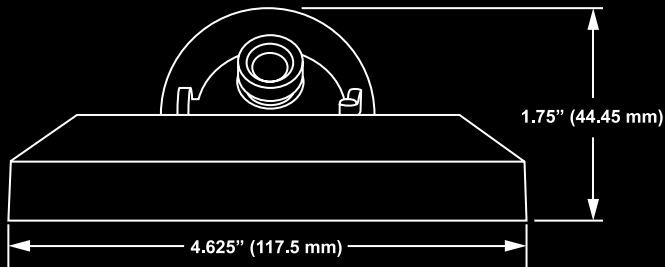

IP66 rated construction and integrated heater to withstand tough weather conditions for outdoor installation

Digital Wide Dynamic Range (D-WDR) provides superior image clarity in drastic lighting conditions

### High Definition Network Dome Camera

Camera Specifications	
Model	HD30
Image Sensor	1 / 2.7" CMOS
IP Rating	IP66
Wide Dynamic Range	Digital Wide Dynamic Range
Minimum Illumination	0.6 Lux @ 50IRE; 0.1 Lux @ 30IRE
Day / Night	Digital Day / Night
Resolution	1080p [1920 x 1080 / 2MP], 1280 x 1024 (1.3 MP), 720p {1280 x 720 / 1MP}, D1 {720 x 480}, CIF [352 x 240]
Service Monitor Jack	No
Focal Length	4mm Fixed
Iris Control	Auto
White Balance	Manual / AWB / ATW
Auto White Balance Range	2700K ~ 7800K
Backlight Compensation	No
Auto Gain Control	Auto
Operating Temperature	14° ~ 122° F (-10° ~ 50° C)
Heater	No
Power Consumption	3.5W
Rated Amperage	0.073A
Input Voltage	PoE Only
Weight	0.4 lbs (180g)
Dimensions	Ø 4.625" (117.5 mm) x H 1.75" (44.45 mm)