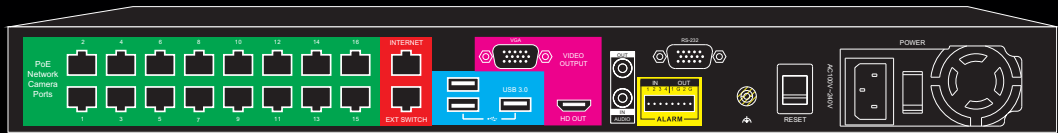

### Recorder Specifications

Model Number	A800	A1600
Operating System	Embedded Linux	
Local Display Resolution	Auto-detect HDMI, up to 1080p	
Total Number of IP Channels	8	16
Alarm Sensor Inputs*	4	4
Relay Outputs*	2	2
Image Compression	H.264	
Recording/Playback Resolutions and Rates**	4MP HD+ resolution @ 30 images per second on all channels 4K UHD resolution @ 10 images per second on all channels	2MP (1080p) HD resolution @ 30 images per second on all channels 4MP HD+ resolution @ 15 images per second on all channels 4K UHD resolution @ 5 images per second on all channels
Motion Detection	AvertX Cameras, Adjustable Thresholds and Motion Fields Configurable	
Supported IP Cameras	AvertX and ONVIF Profile S Cameras***	
PoE Network Ports	8	16
Cloud Video Access	Yes, viewing and sharing with AvertX Connect	
Remote Device Apps	Free AvertX apps for Apple TV iPhone, iPad, Android Smartphones and Tablets	
Remote Access Browser Support	Chrome, Safari, Firefox, Edge and IE on Windows and Mac OSX	
Recording Mode	Continuous, Motion	
Playback Search	Preview Search, Date/Time, Event Search	
Remote Device Connection	AvertX Connect or DDNS (free account included)	
Warranty	2 Year	
Support	Free AvertX Pro Team Support for Life	
Internal Storage	Up to 12TB	
Rack Mountable	Yes, 1U bracket included	
Operating Temperature	32°F - 104°F (0°C - 40°C)	
Operating Relative Humidity	10% - 90% Non-condensing	
Operating Fan Noise	Approx. 45 db @ 6ft (equivalent to overhead ceiling fan)	
Dimensions	17.25" W x 13.5" L x 1.75" H	